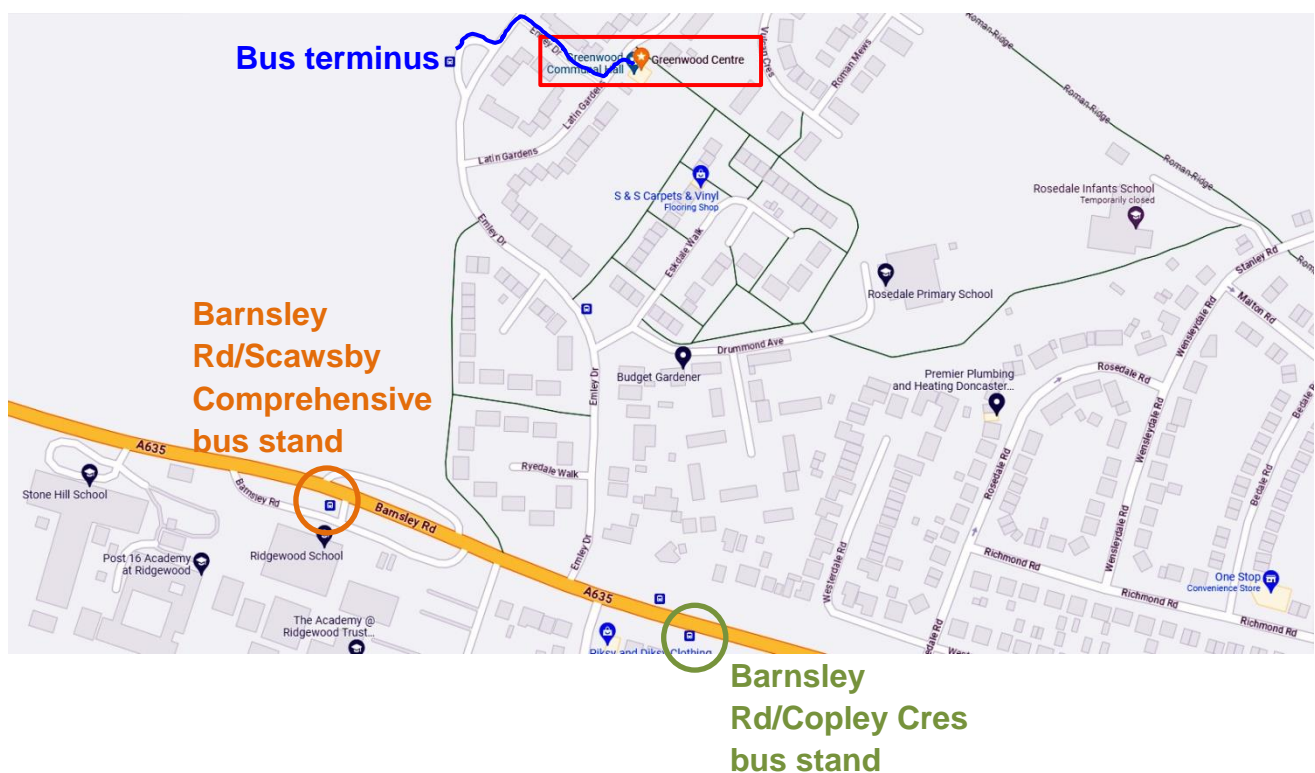

Scawsby Social Club

How to find us

Address:

Scawsby Social Club
Greenwood Centre
Latin Gardens
Scawsby
DONCASTER
DN5 8TE
What3Words address; ///verge.hothouse.thin

Google Maps:

Arriving by car:

On-street parking is available outside and around the Greenwood centre.

Arriving by bus:

— From Doncaster Interchange, the First operated 41 bus departs at ten to the hour, every hour from stand A10, travelling along Barnsley Road (A635) and onto Emley Drive to the bus terminus. The hall is a short walk across Emley Drive from the bus terminus, between the bungalows and onto Latin Gardens.

Alternatively the Stagecoach operated X19 bus departs at half past the hour, every hour from stand A11, travelling along Barnsley Road (A635). However, this doesn't go onto the estate, so the best bus stops to alight from are the Barnsley Road/Copley Crescent stand, or the one marked Barnsley Road/Scawsby Comprehensive outside Ridgewood School.

Disclaimer: Bus details valid as at Th-28-07-2023 when checked.