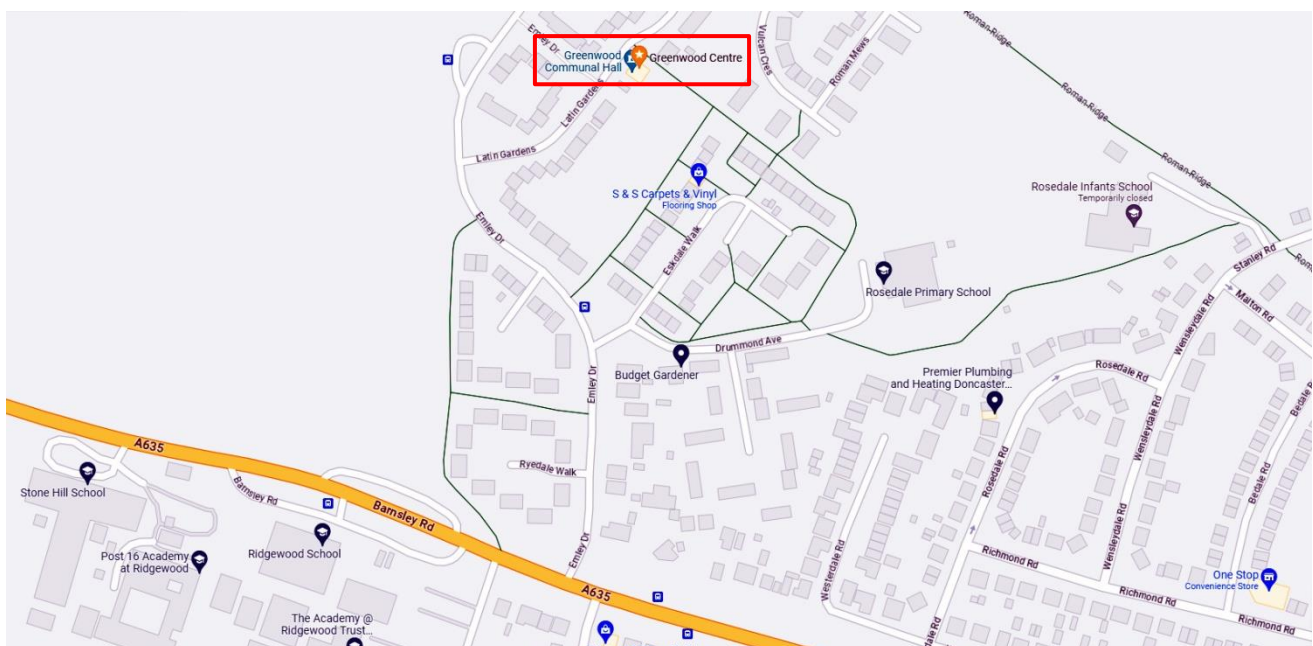

Scawsby Social Club

How to find us

Address:

Scawsby Social Club
Greenwood Centre
Latin Gardens
Scawsby
DONCASTER
DN5 8TE
What3Words address; ///verge.hothouse.thin

Google Maps:

Arriving by car:

On-street parking is available outside and around the Greenwood centre.

Arriving by bus:

— From Doncaster Interchange, the First operated 41 bus departs at ten to the hour, every hour from stand A10, travelling along Barnsley Road (A635) and onto Emley Drive to the bus terminus. The hall is a short walk across Emley Drive from the bus terminus, between the bungalows and onto Latin Gardens.

Alternatively the Stagecoach operated X19 bus departs at half past the hour, every hour from stand A11, travelling along Barnsley Road (A635). However, this doesn't go onto the estate, so the best bus stops to alight from are the Barnsley Road/Copley Crescent stand, or the one marked Barnsley Road/Scawsby Comprehensive outside Ridgewood School.