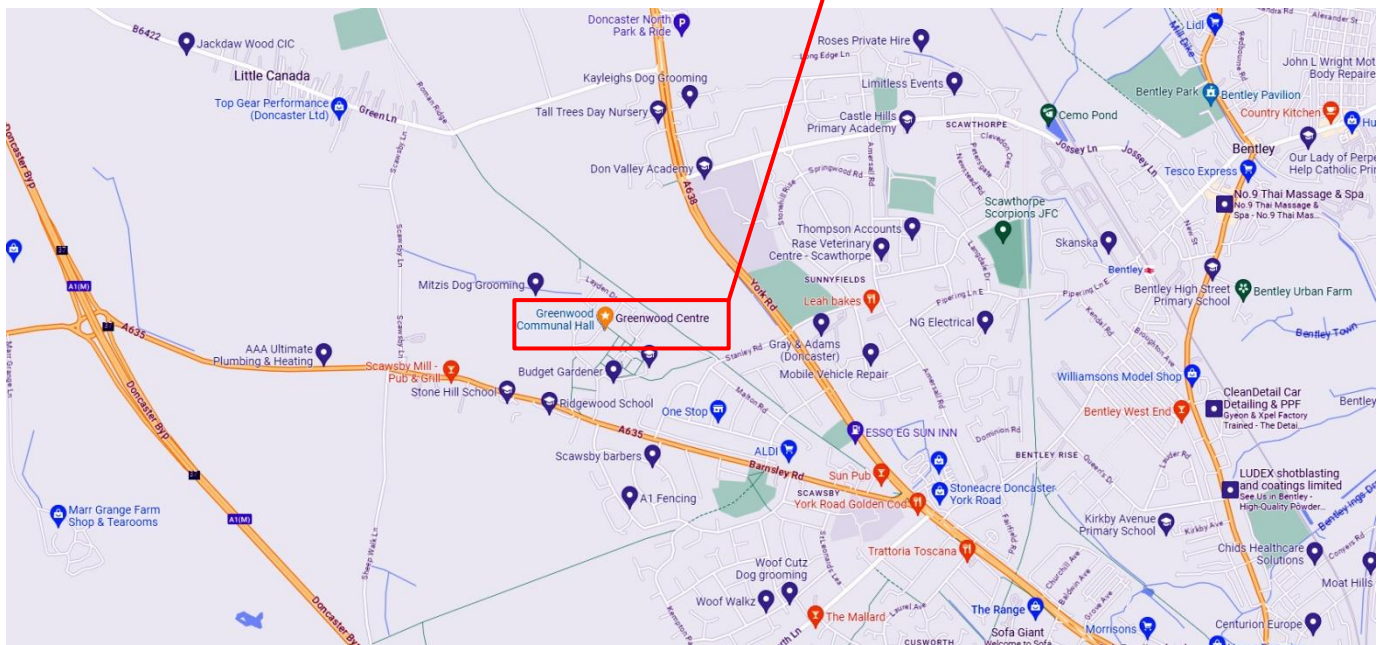

Scawsby Social Club

How to find us

Address:

Scawsby Social Club
Greenwood Centre
Latin Gardens
Scawsby
DONCASTER
DN5 8TE
What3Words address; ///verge.hothouse.thin

Google Maps:

Arriving by car:

On-street parking is available outside and around the Greenwood centre.

Arriving by bus:

— From Doncaster Interchange, the First operated 41 bus departs at ten to the hour, every hour from stand A10, travelling along Barnsley Road (A635) and onto Emley Drive to the bus terminus. The hall is a short walk across Emley Drive from the bus terminus, between the bungalows and onto Latin Gardens.

Alternatively the Stagecoach operated X19 bus departs at half past the hour, every hour from stand A11, travelling along Barnsley Road (A635). However, this doesn't go onto the estate, so the best bus stops to alight from are the Barnsley Road/Copley Crescent stand, or the one marked Barnsley Road/Scawsby Comprehensive outside Ridgewood School.

Disclaimer: Bus details valid as at Th-28-07-2023 when checked.